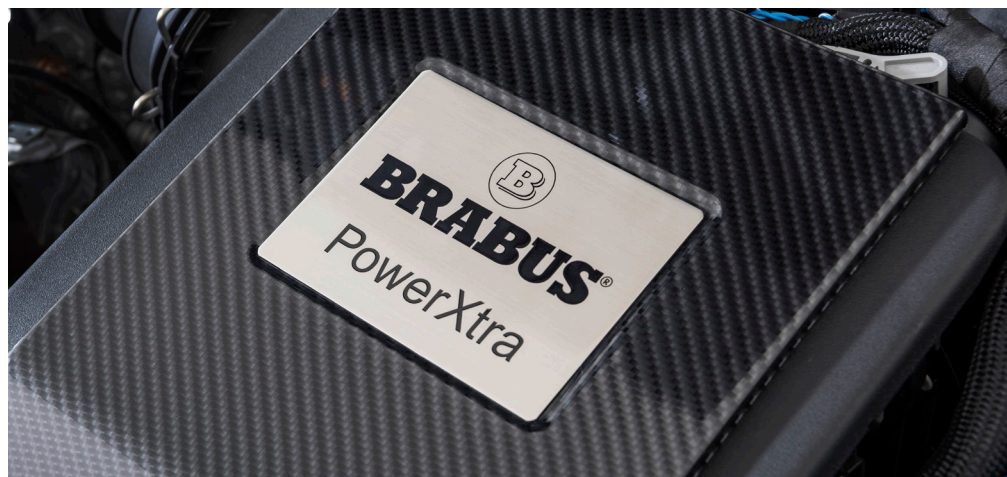

F

R

T

BRABUS Monoblock F
"Liquid Titanium"
18" - 20"

BRABUS Monoblock R
"Liquid Titanium smoked"
18" - 20"*

BRABUS Monoblock R
"RED BLACK"
19"

BRABUS Monoblock T
"Liquid Anthracite"
19"

BRABUS Monoblock T
"Sterling Silber"
19"